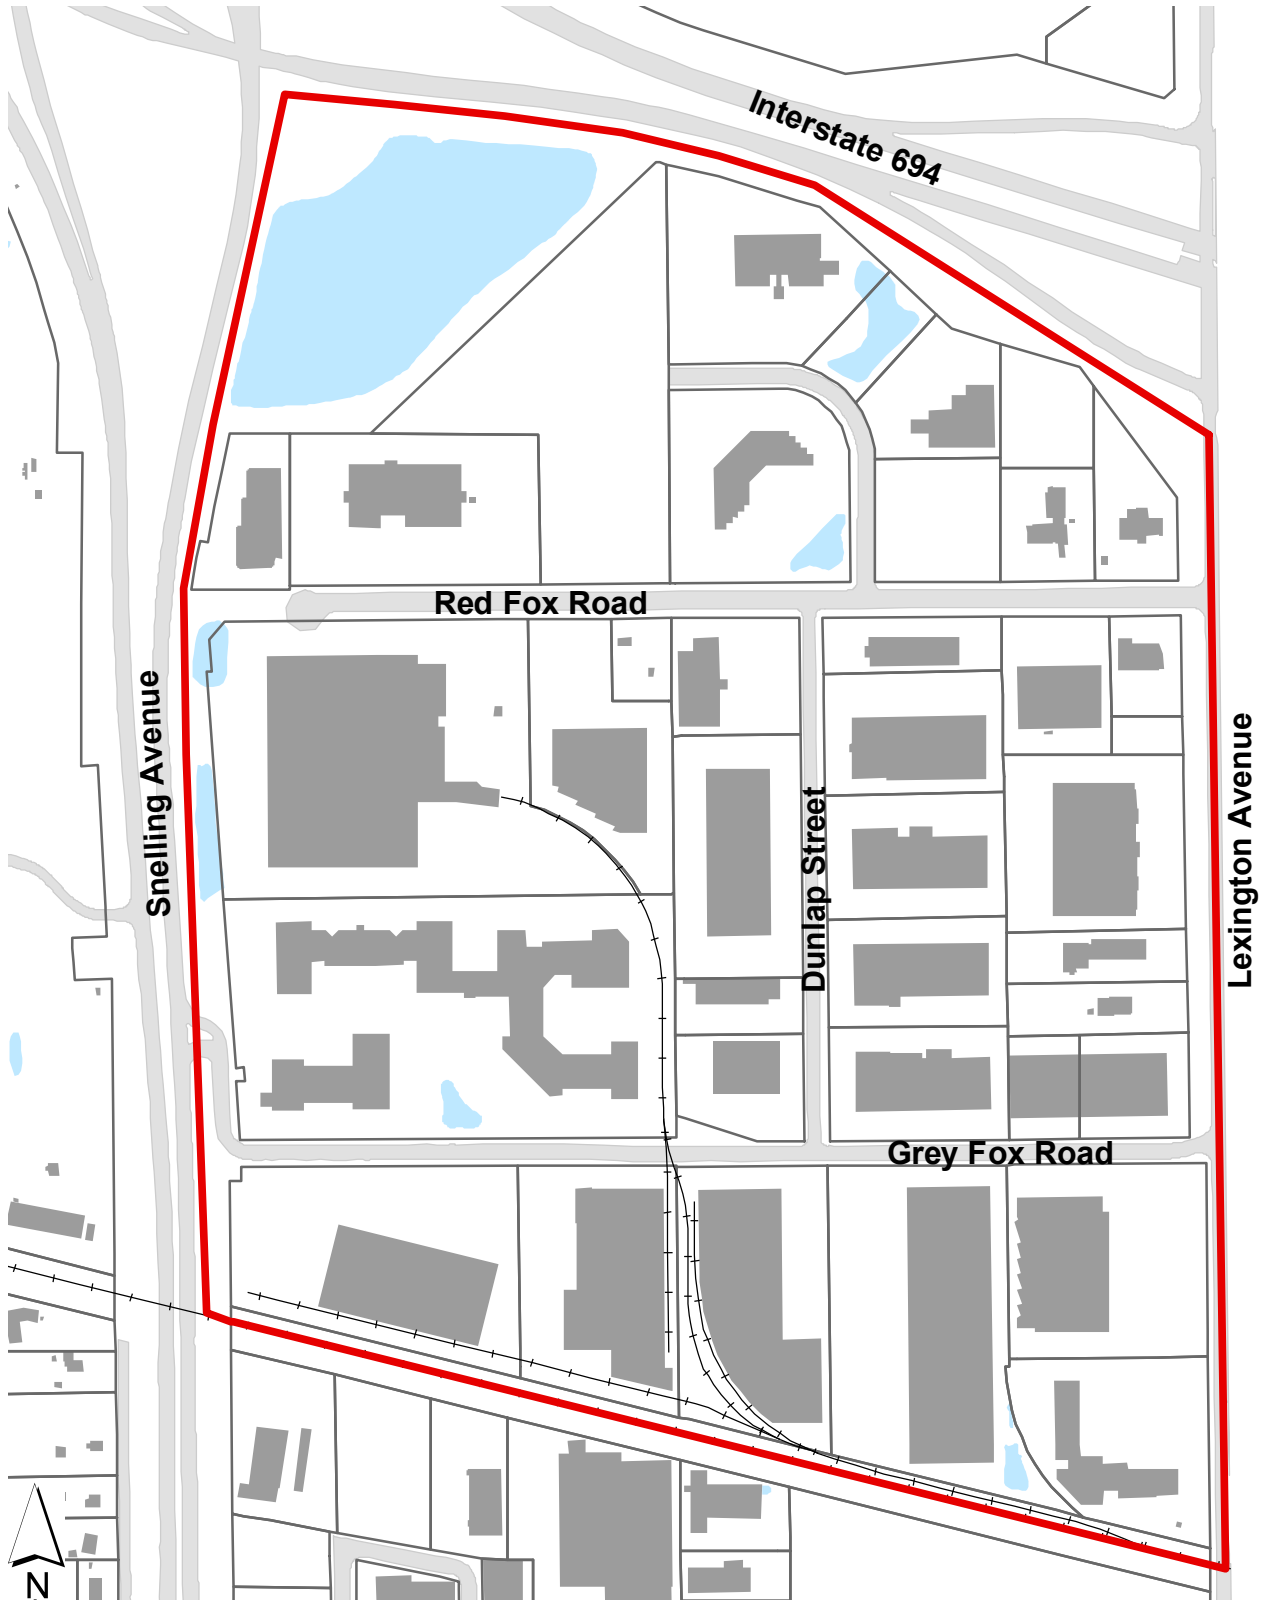

Red Fox/Grey Fox District

Feet 0 125 250 500 750

Prepared by:
City of Arden Hills
Community Development Department
October 9, 2013

Data Sources and Contacts:
* Ramsey County
* City of Arden Hills

DISCLAIMER: