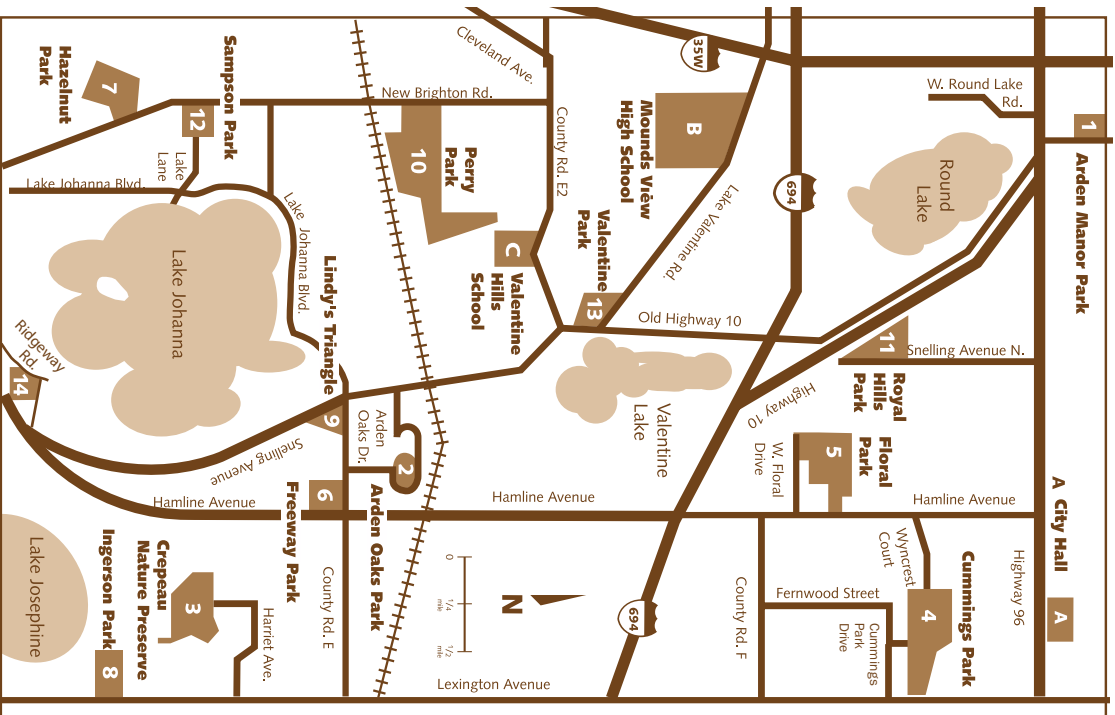

ARDEN HILLS Parks & Recreation Facilities Guide

	Acres	Softball/ Baseball Field	Soccer	Tennis	Bball Court Area	Play Equip.	Picnic Shelter	Warning House	Permanent Restroom	Hockey Rink	Skating Rink	Trails
1. Arden Manor Park 4601 Prior Ave.	2.5				■	■	■					
2. Arden Oaks Park 1413 Arden Oaks Drive	1.5				■	■						
3. Crepeau Nature Preserve* 1224 Harnett Ave.	12.5										■	
4. Cummings Park 1220 Wyncrest Court	17.5	■	■	■	■	■	■	■			■	■
5. Floral Park 1423 W. Floral Drive	20	●	■	■	■	■	■				■	
6. Freeway Park 1370 W. Cnty. Rd. E	1				■	■	■				■	
7. Hazelnut Park 3301 New Brighton Rd.	12		■	■	■	■	■	■			■	■
8. Ingerson Park 3255 N. Lexington Ave.	5				■	■					■	
9. Lindy's Park N. Snelling & Cty. Rd. E	1.5											
10. Perry Park 3700 New Brighton Rd.	20	■ ■ ■	■		■	■	■	■			■	■
11. Royal Hills Park 4375 Snelling Avenue	4.5	●		■	■	■	■				■	
12. Sampson Park 1900 Lake Lane	1				■	■	■				■	
13. Valentine Park 1650 Lake Valentine Rd.	3				■	■	■				■	
14. Johanna/Mash Park 3168 Ridgewood Rd.	8.5				■							
BUILDING & SCHOOL SITES												
A. Arden Hills City Hall 1 245 W. Hwy 96	N/A											
B. Mounds View High 1900 Lake Valentine Rd.	N/A			■								
C. Valentine Hills Elementary Cnty. Road E2	N/A	●		●	■	■						

- Key:**
- Existing facility, ● Youth only facility

Warning: When walking or running on roadways, proceed facing traffic!

Shoreview School Sites*

Chippewa Middle School Island Lake Elementary School
 5000 Hodgson Road 3555 Victoria Street
 Shoreview Shoreview

*Please call Arden Hills City Hall at (651) 793-7800 for directions to these Shoreview schools.