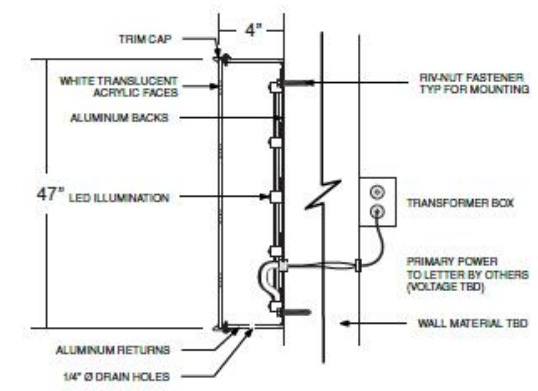

**NOTES**  
 89.05 SQUARE FEET TOTAL

South-facing wall sign (day)

North-facing wall sign (day)

South-facing wall sign (night)

North-facing wall sign (night)

Project:	Interior Signage	File Name:	ZeusJonas_Extor.al
Client:	Zeus Jones	Origin Date:	1/11/23
Project Manager:	R. Barulak	Revised Date:	1/26/23
Drawn By:	K. Larson	Revision By:	K. Larson