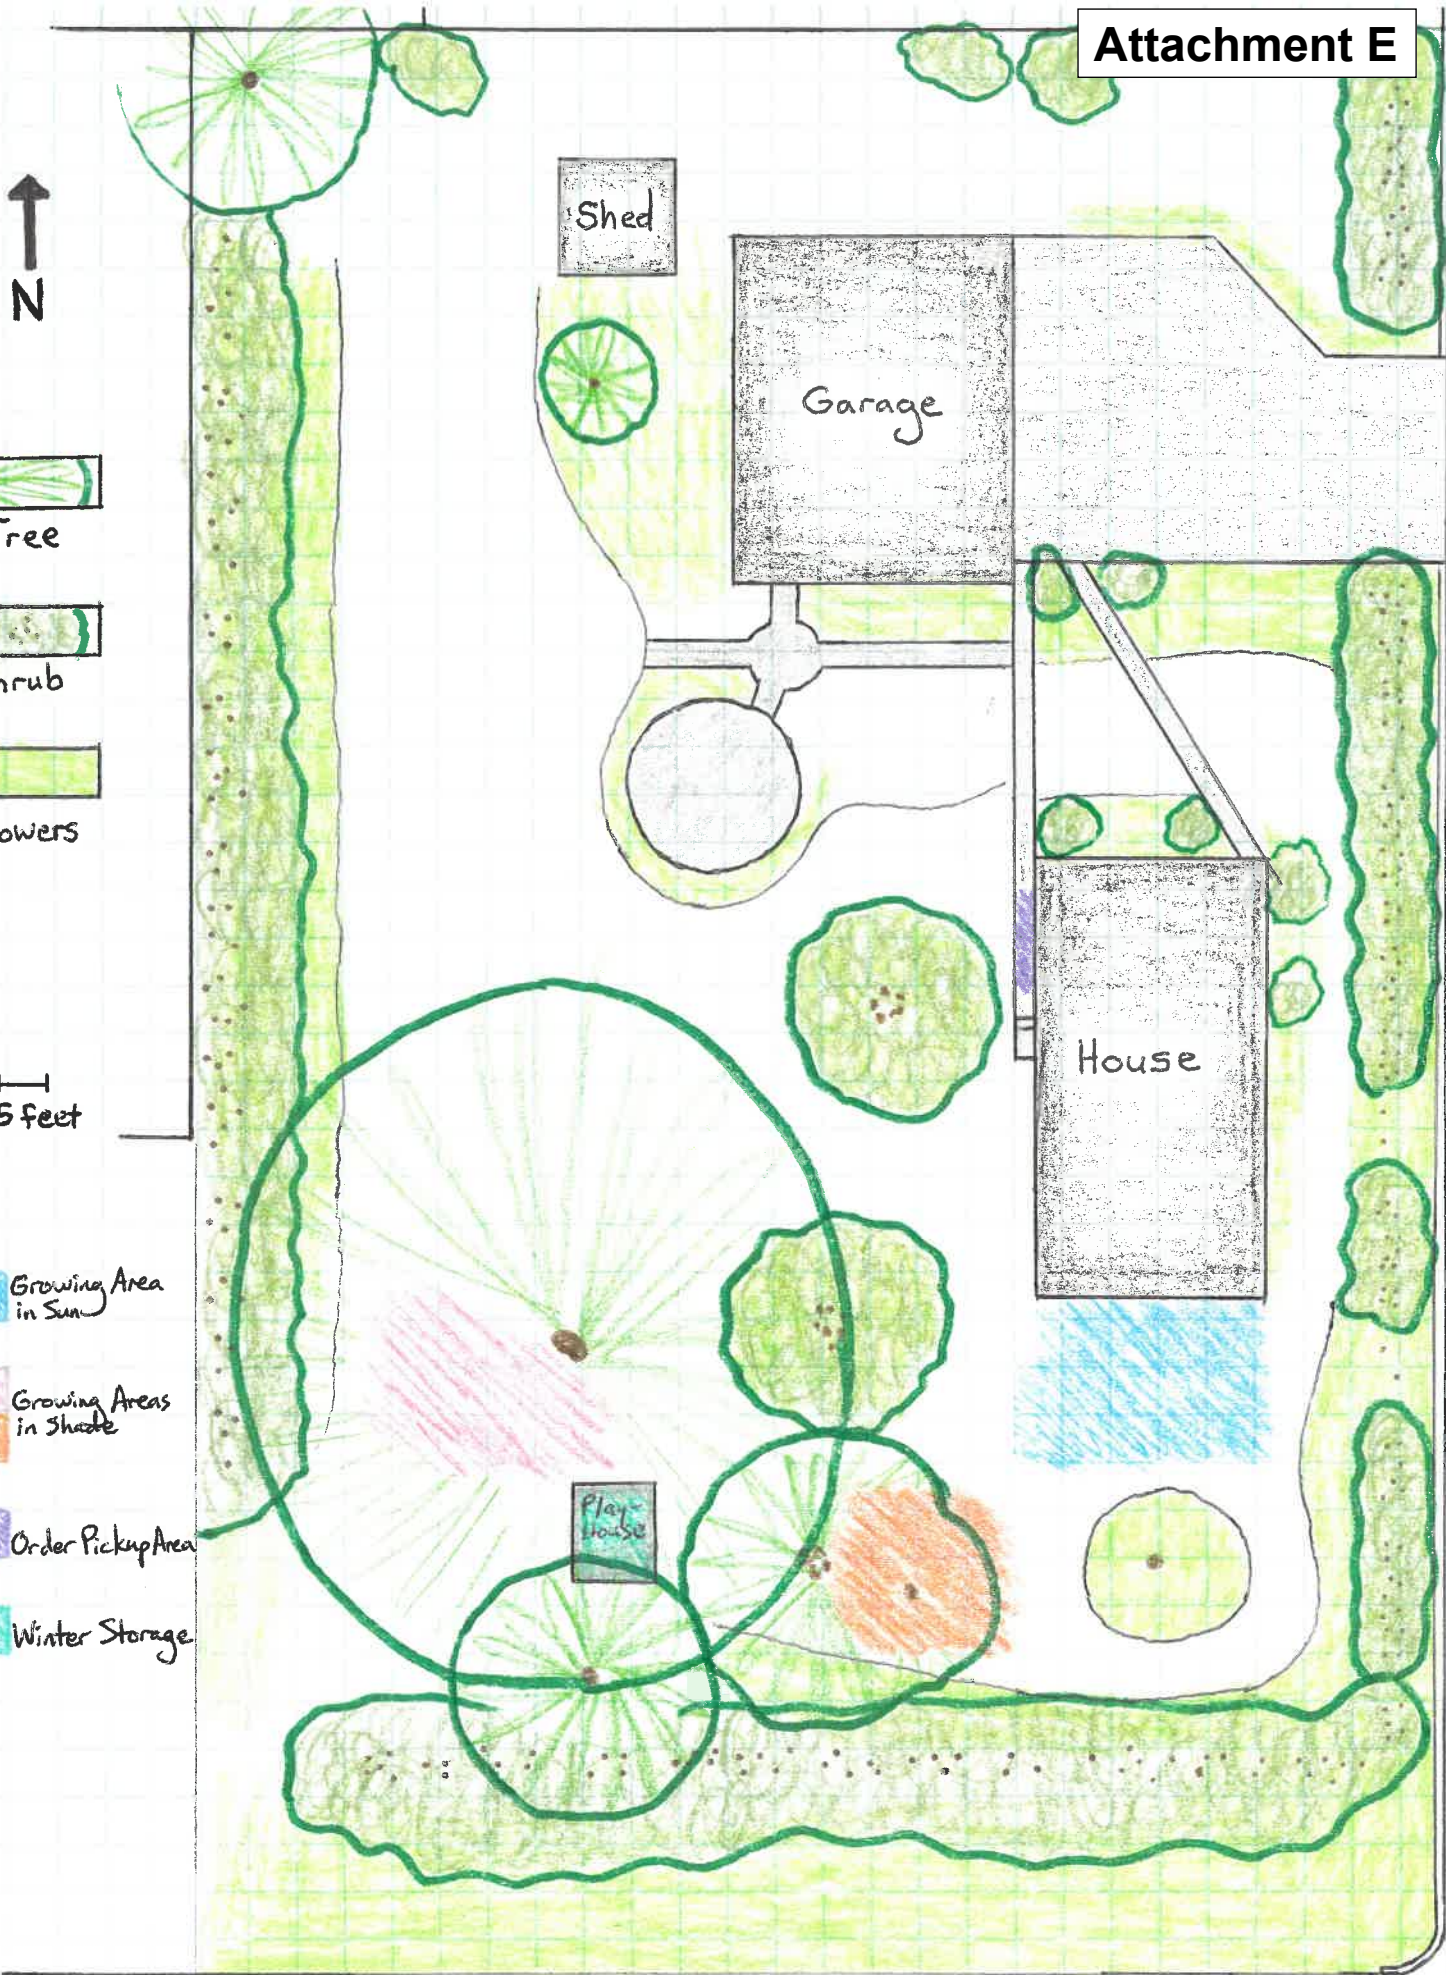

Tree

Shrub

Flowers

5 feet

Growing Area in Sun

Growing Areas in Shade

Order Pickup Area

Winter Storage

Shed

Garage

House

Playhouse

Prior Avenue

County Road D

Total Floor Area: 1,321 ft²

Floor Area Used For Home Business: 13 ft² ~1% of Total Floor Area