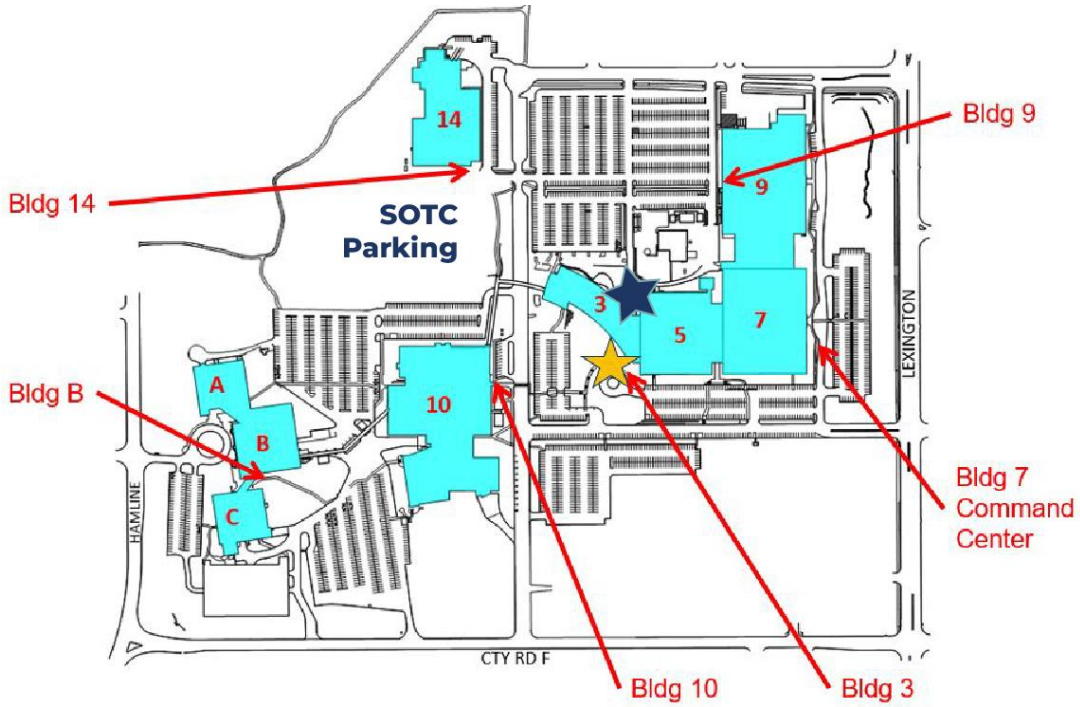

Boston Scientific Campus Map

The blue star outlined in grey denotes the location of the room for the SOTC event.

The view when walking into building from parking lot.

Above: View from patio entrance that leads directly into White and Red Pine rooms.

Above: Looking out at the patio.

The front of the White and Red Pine rooms.