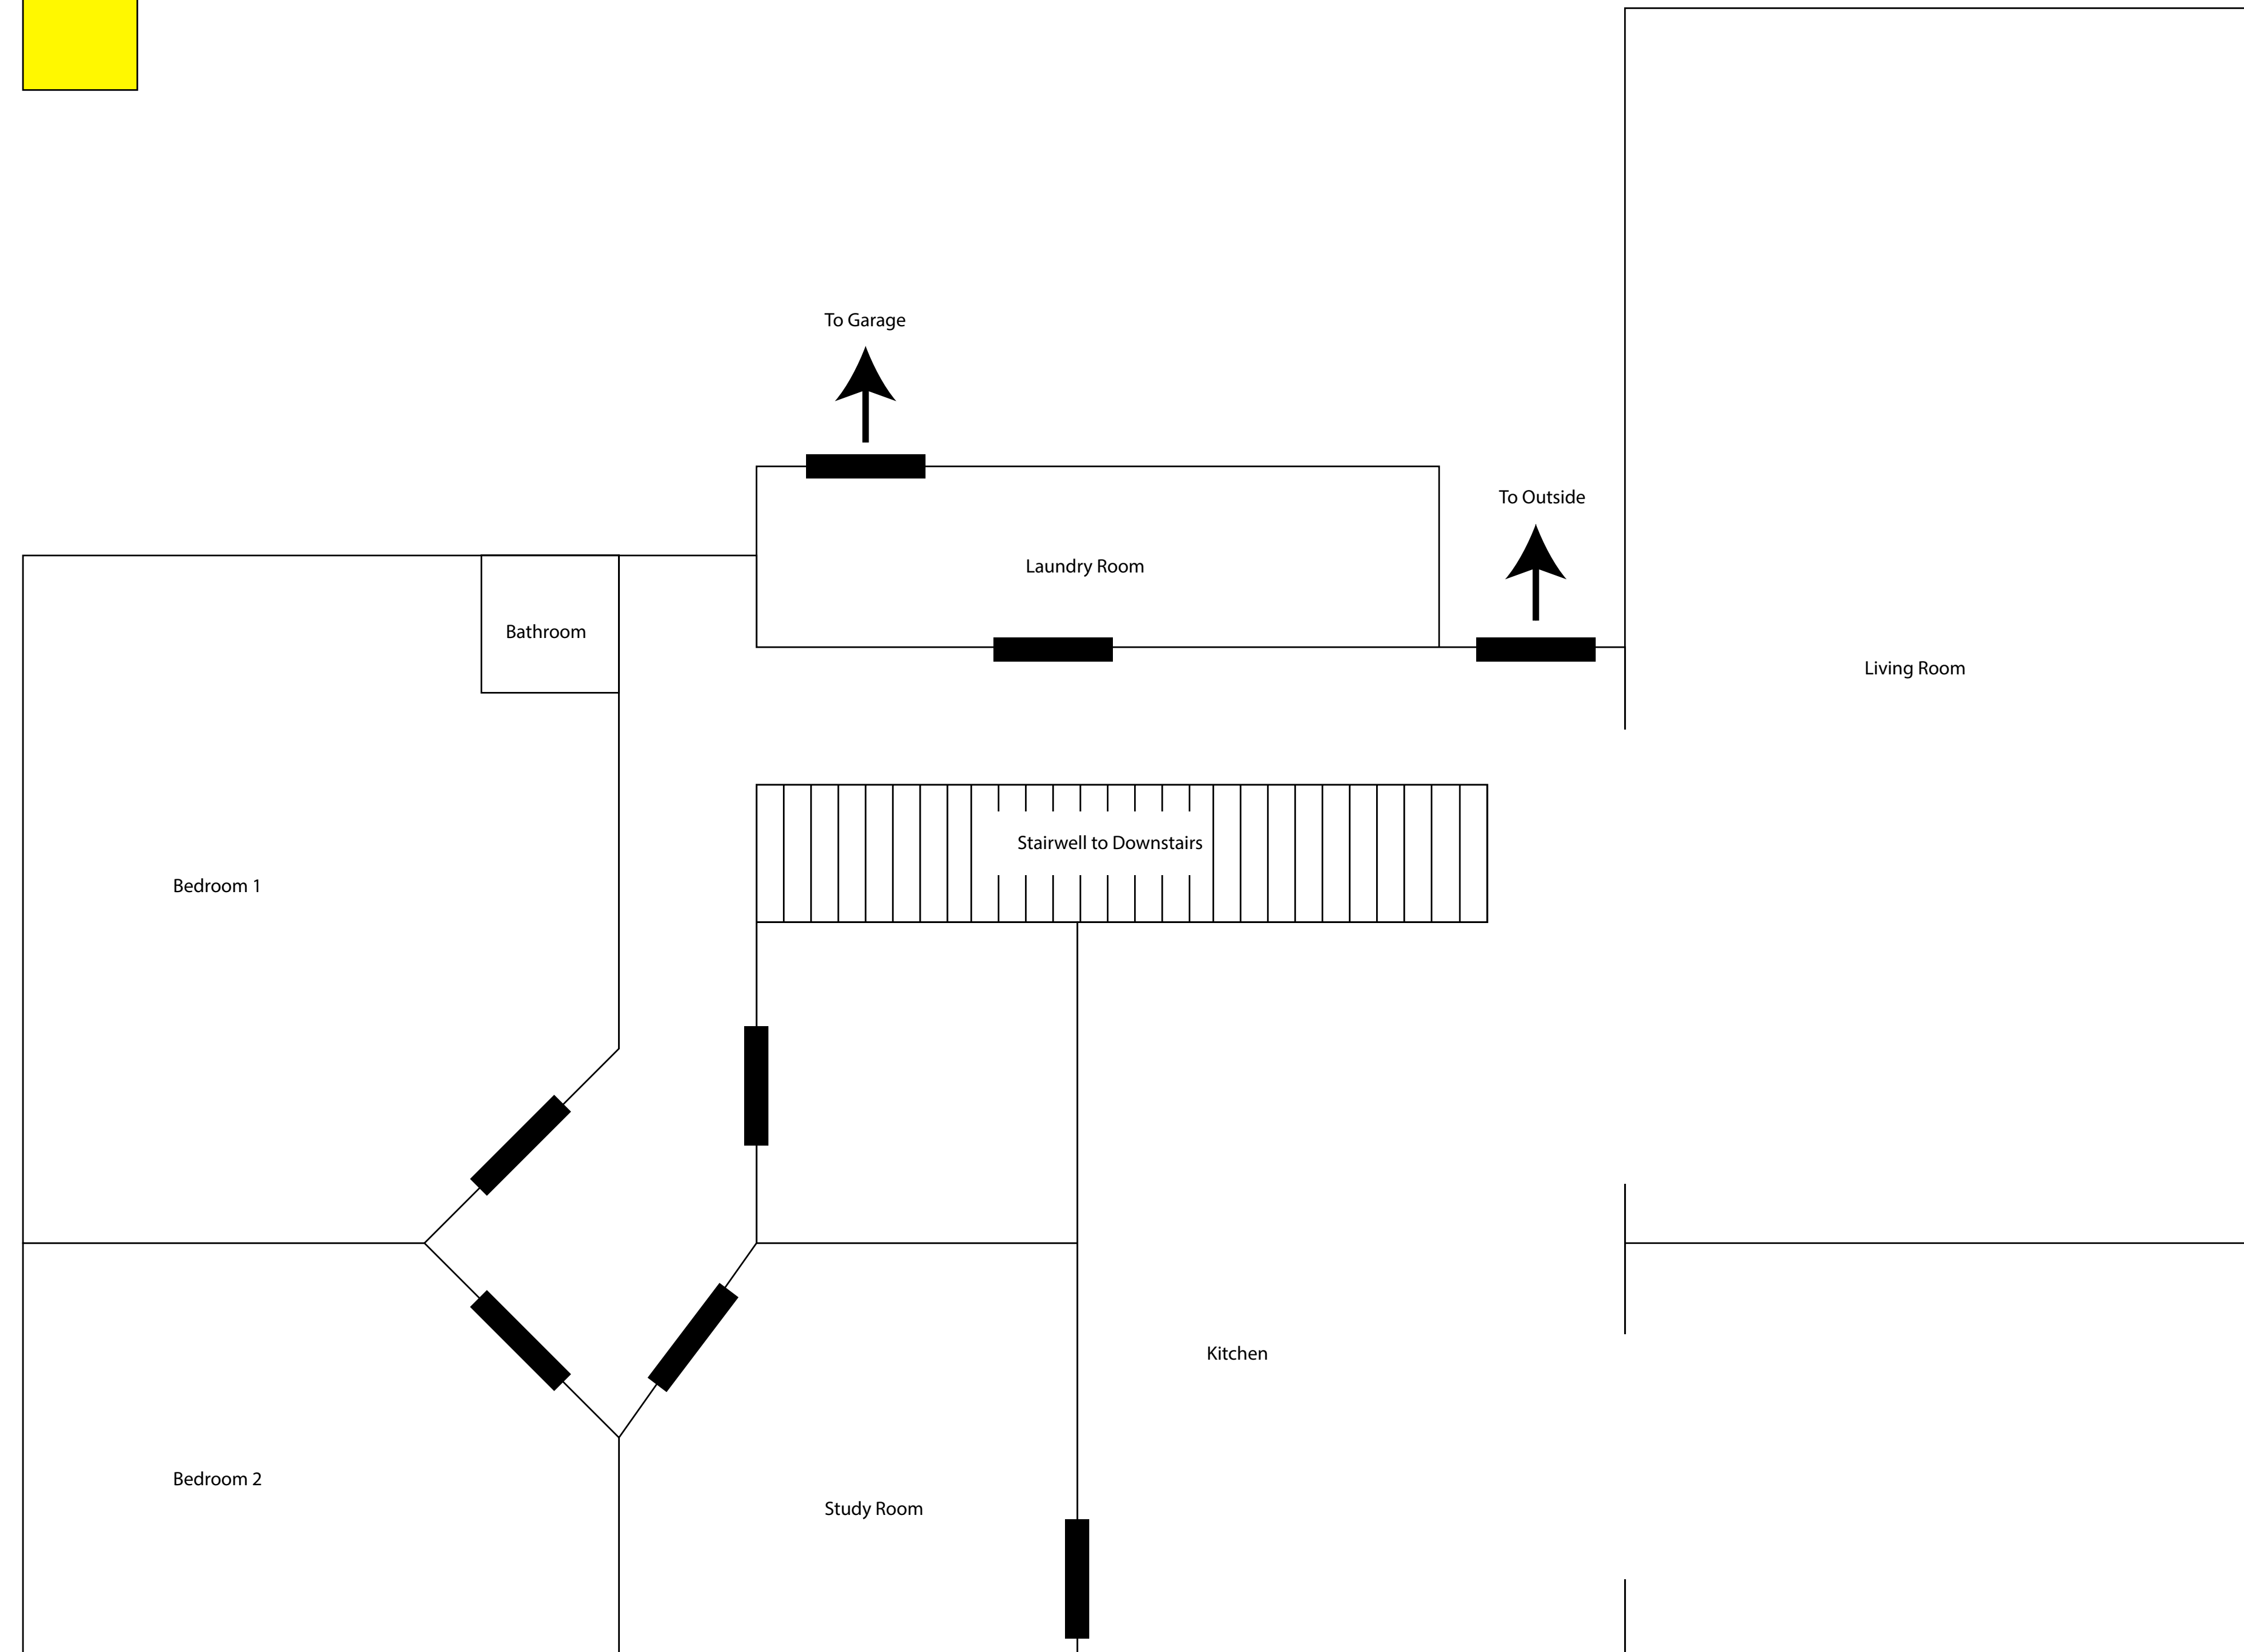

1CM = 1FT

Total Area: 2,665 ft

Total for Business: 231 ft

Area for Business:

UPSTAIRS

DOWNSTAIRS