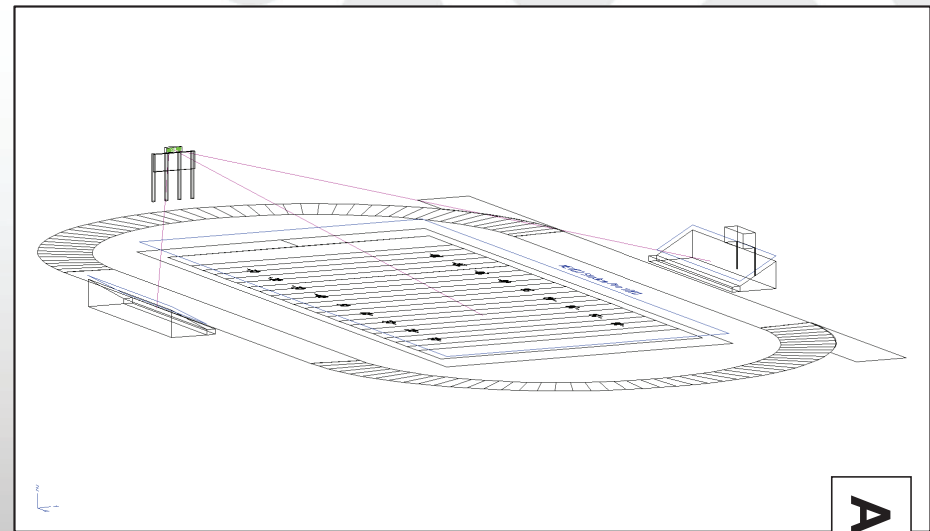

Stadium Pro 1000 Ease Modeling

INTEGRATED DISPLAY AND SCORING SOLUTIONS

Stadium Pro™ 1000 Features

- Custom designed for easy installation.
- No additional power required at scoreboard results in faster installation, lower installation costs.
- Speakers fully aimable to provide complete stadium coverage.
- Subwoofer reinforces low frequency resulting in a "fuller sound".
- Best in market 5-year warranty on loudspeakers and custom designed speaker cabinet.
- Control Room Package equipment included:
 - Power Amplifiers.....2
 - Power Sequencers.....1
 - Equipment Rack.....1-14 Space
 - 12 Channel Mixer.....1
 - Announcer Mic (+Stand) -Wired.....1
 - All Required Cabling/Connectors.....Yes

*10 Gauge speaker wire maximum length: 650ft

CUSTOM DESIGNED
SPEAKER CABINET

SPEAKERS (2)

SUBWOOFER (1)

STADIUM PRO™ 1000 SPECIFICATIONS

FREQUENCY RESPONSE (-10DB@1M)	35Hz to 22Khz	LOW FREQUENCY POWER HANDLING RMS	2 X 600W
FREQUENCY RESPONSE (+/-3DB@1M)	48Hz to 18Khz	LOW FREQUENCY POWER HANDLING PROGRAM	2 X 1500W
MAX SPL @ 1M	137dB	MID FREQUENCY POWER HANDLING RMS	2 X 1500W
MAX. SYSTEM COVERAGE-HORIZONTAL	100°H	MID FREQUENCY POWER HANDLING PROGRAM	2 X 3000W
MAX. SYSTEM COVERAGE-VERTICAL	40°V	HIGH FREQUENCY POWER HANDLING RMS	2 X 200W
LOW FREQUENCY SPEAKER CONFIGURATION	2 X 15" Subwoofers	HIGH FREQUENCY POWER HANDLING PROGRAM	2 X 400W
MID FREQUENCY CONFIGURATION	4 X 12" + 4 X 2" Mid Comp. Drivers	LF AMPLIFIER OUTPUT	3200W @ 4 Ohms
HIGH FREQUENCY CONFIGURATION	2 X 1" HF Comp. Drivers	MF AMPLIFIER OUTPUT	2100W @ 4 Ohms
LOUDSPEAKER & CUSTOM DESIGNED SPEAKER CABINET WARRANTY	5 Year	HF AMPLIFIER OUTPUT	2100W @ 4 Ohms