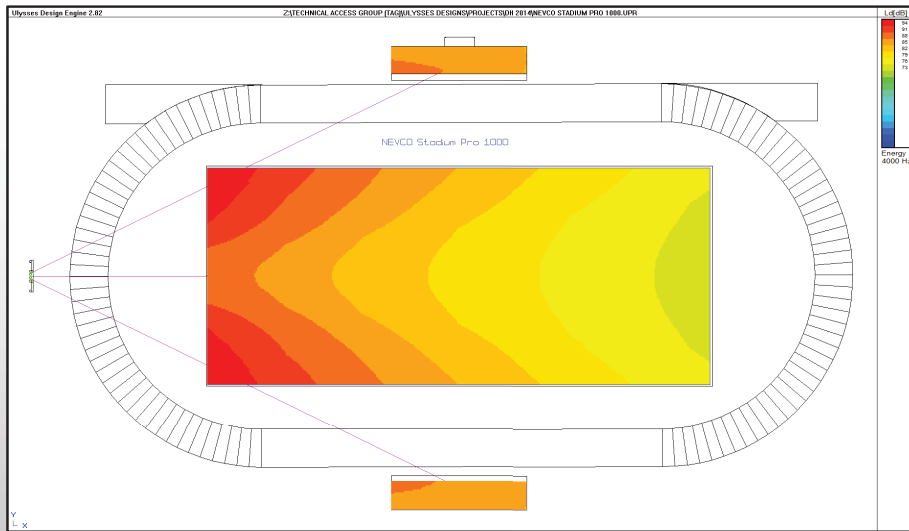

Stadium Pro 1000 Ease Modeling

INTEGRATED DISPLAY AND SCORING SOLUTIONS

Stadium Pro™ 1000 Features

- Custom designed for easy installation.
- No additional power required at scoreboard results in faster installation, lower installation costs.
- Speakers fully aimable to provide complete stadium coverage.
- Subwoofer reinforces low frequency resulting in a "fuller sound".
- Best in market 5-year warranty on loudspeakers and custom designed speaker cabinet.
- Control Room Package equipment included:
 - Power Amplifiers.....2
 - Power Sequencers.....1
 - Equipment Rack.....1-14 Space
 - 12 Channel Mixer.....1
 - Announcer Mic (+Stand) -Wired.....1
 - All Required Cabling/Connectors.....Yes

*10 Gauge speaker wire maximum length: 650ft

CUSTOM DESIGNED
SPEAKER CABINET

SPEAKERS (2)

SUBWOOFER (1)

STADIUM PRO™ 1000 SPECIFICATIONS

FREQUENCY RESPONSE (-10DB@1M)	35Hz to 22Khz	LOW FREQUENCY POWER HANDLING RMS	2 X 600W
FREQUENCY RESPONSE (+/-3DB@1M)	48Hz to 18Khz	LOW FREQUENCY POWER HANDLING PROGRAM	2 X 1500W
MAX SPL @ 1M	137dB	MID FREQUENCY POWER HANDLING RMS	2 X 1500W
MAX. SYSTEM COVERAGE-HORIZONTAL	100°H	MID FREQUENCY POWER HANDLING PROGRAM	2 X 3000W
MAX. SYSTEM COVERAGE-VERTICAL	40°V	HIGH FREQUENCY POWER HANDLING RMS	2 X 200W
LOW FREQUENCY SPEAKER CONFIGURATION	2 X 15" Subwoofers	HIGH FREQUENCY POWER HANDLING PROGRAM	2 X 400W
MID FREQUENCY CONFIGURATION	4 X 12" + 4 X 2" Mid Comp. Drivers	LF AMPLIFIER OUTPUT	3200W @ 4 Ohms
HIGH FREQUENCY CONFIGURATION	2 X 1" HF Comp. Drivers	MF AMPLIFIER OUTPUT	2100W @ 4 Ohms
LOUDSPEAKER & CUSTOM DESIGNED SPEAKER CABINET WARRANTY	5 Year	HF AMPLIFIER OUTPUT	2100W @ 4 Ohms