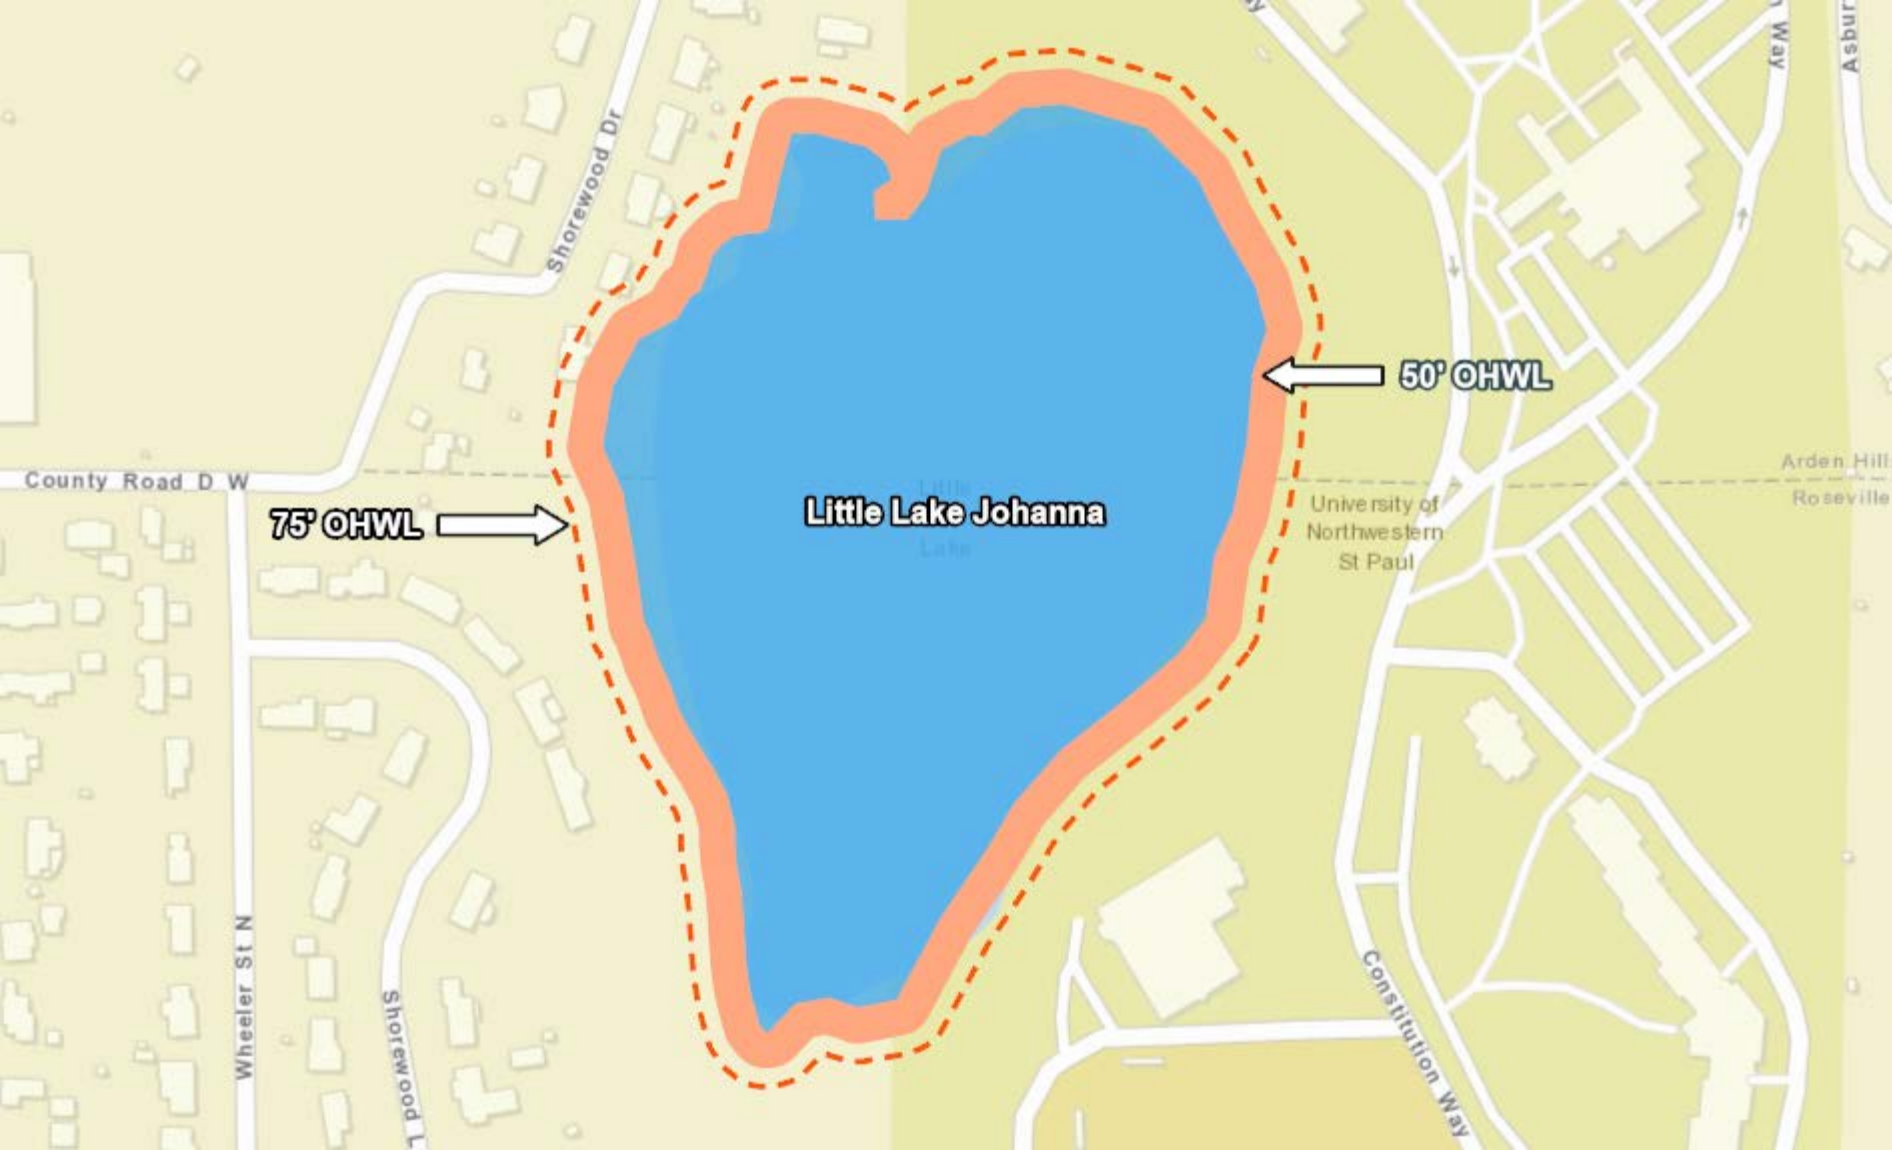

S/SE Side of Lake Johanna

5 hLW a Ybh8

50' OHWL

75' OHWL

50' OHWL

Lak  
Johanna Blvd

West Side of Lake Johanna

75' OHWL

N Fairview

1801

Lake Johanna Blvd

50' OHWL

Lake Johanna Ct

75' OHWL

Siems Ct

Ridgewood Ct

Ridgewood Rd

N/NE Side of Lake Johanna

Arden Pl

3489  
Siems Ct

1501

Skiles Ln

75' OHWL

50' OHWL

East Side of Lake Johanna

**Little Lake Johanna**

**75' OHWL**

**50' OHWL**

University of  
Northwestern  
St Paul

Arden Hill  
Roseville

County Road D W

Shorewood Dr