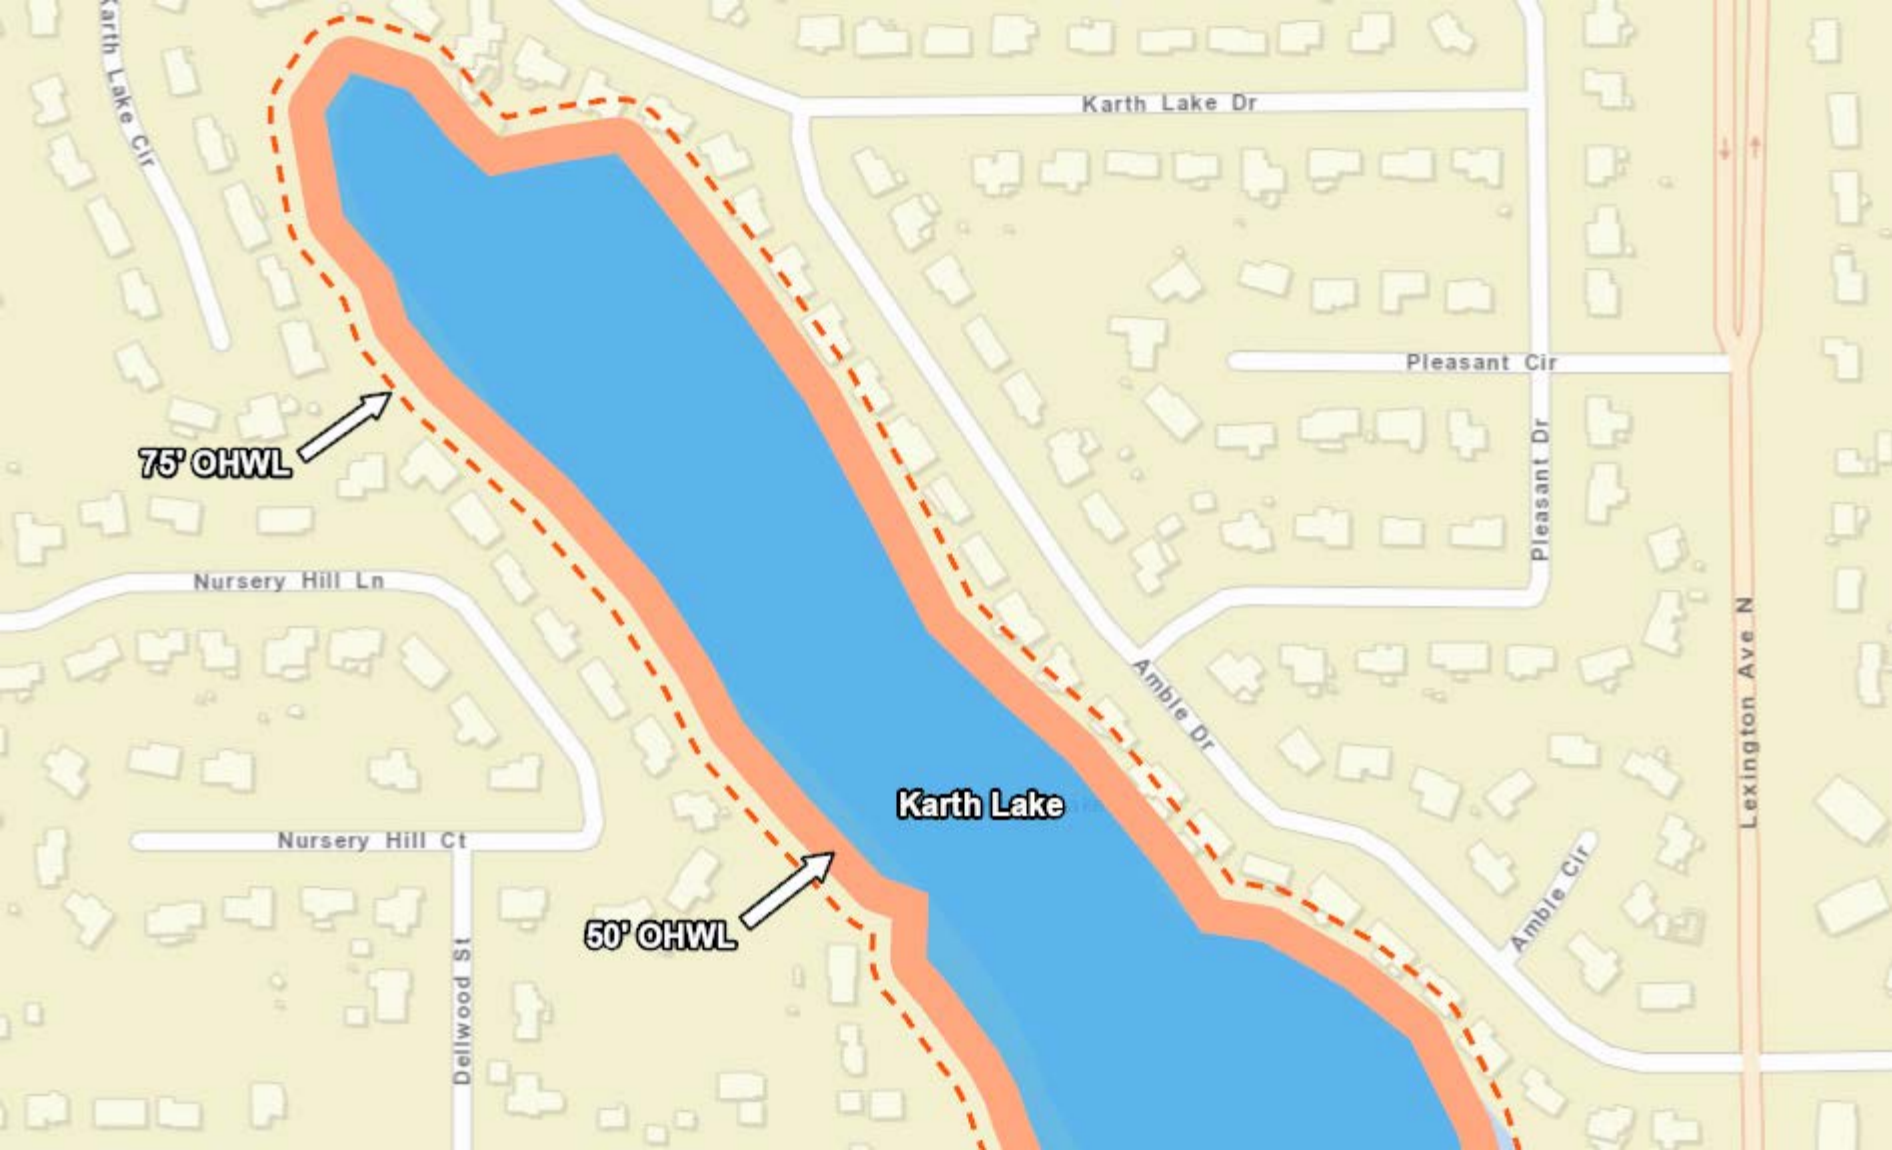

S/SE Side of Lake Johanna

5 hLW a Ybh8

50' OHWL

75' OHWL

50' OHWL

Lak  
Johanna Blvd

West Side of Lake Johanna

75' OHWL

Ridgewood Rd

N/NE Side of Lake Johanna

Arden Pl

3489  
Siems Ct

1501

Skiles Ln

75' OHWL

50' OHWL

East Side of Lake Johanna

**Little Lake Johanna**

**75' OHWL**

**50' OHWL**

University of  
Northwestern  
St Paul

Arden Hill  
Roseville

County Road D W

Shorewood Dr

Wheeler St N

Shorewood L

Constitution Way

Way

Asbur

Karth Lake Dr

Pleasant Cir

Lexington Ave N