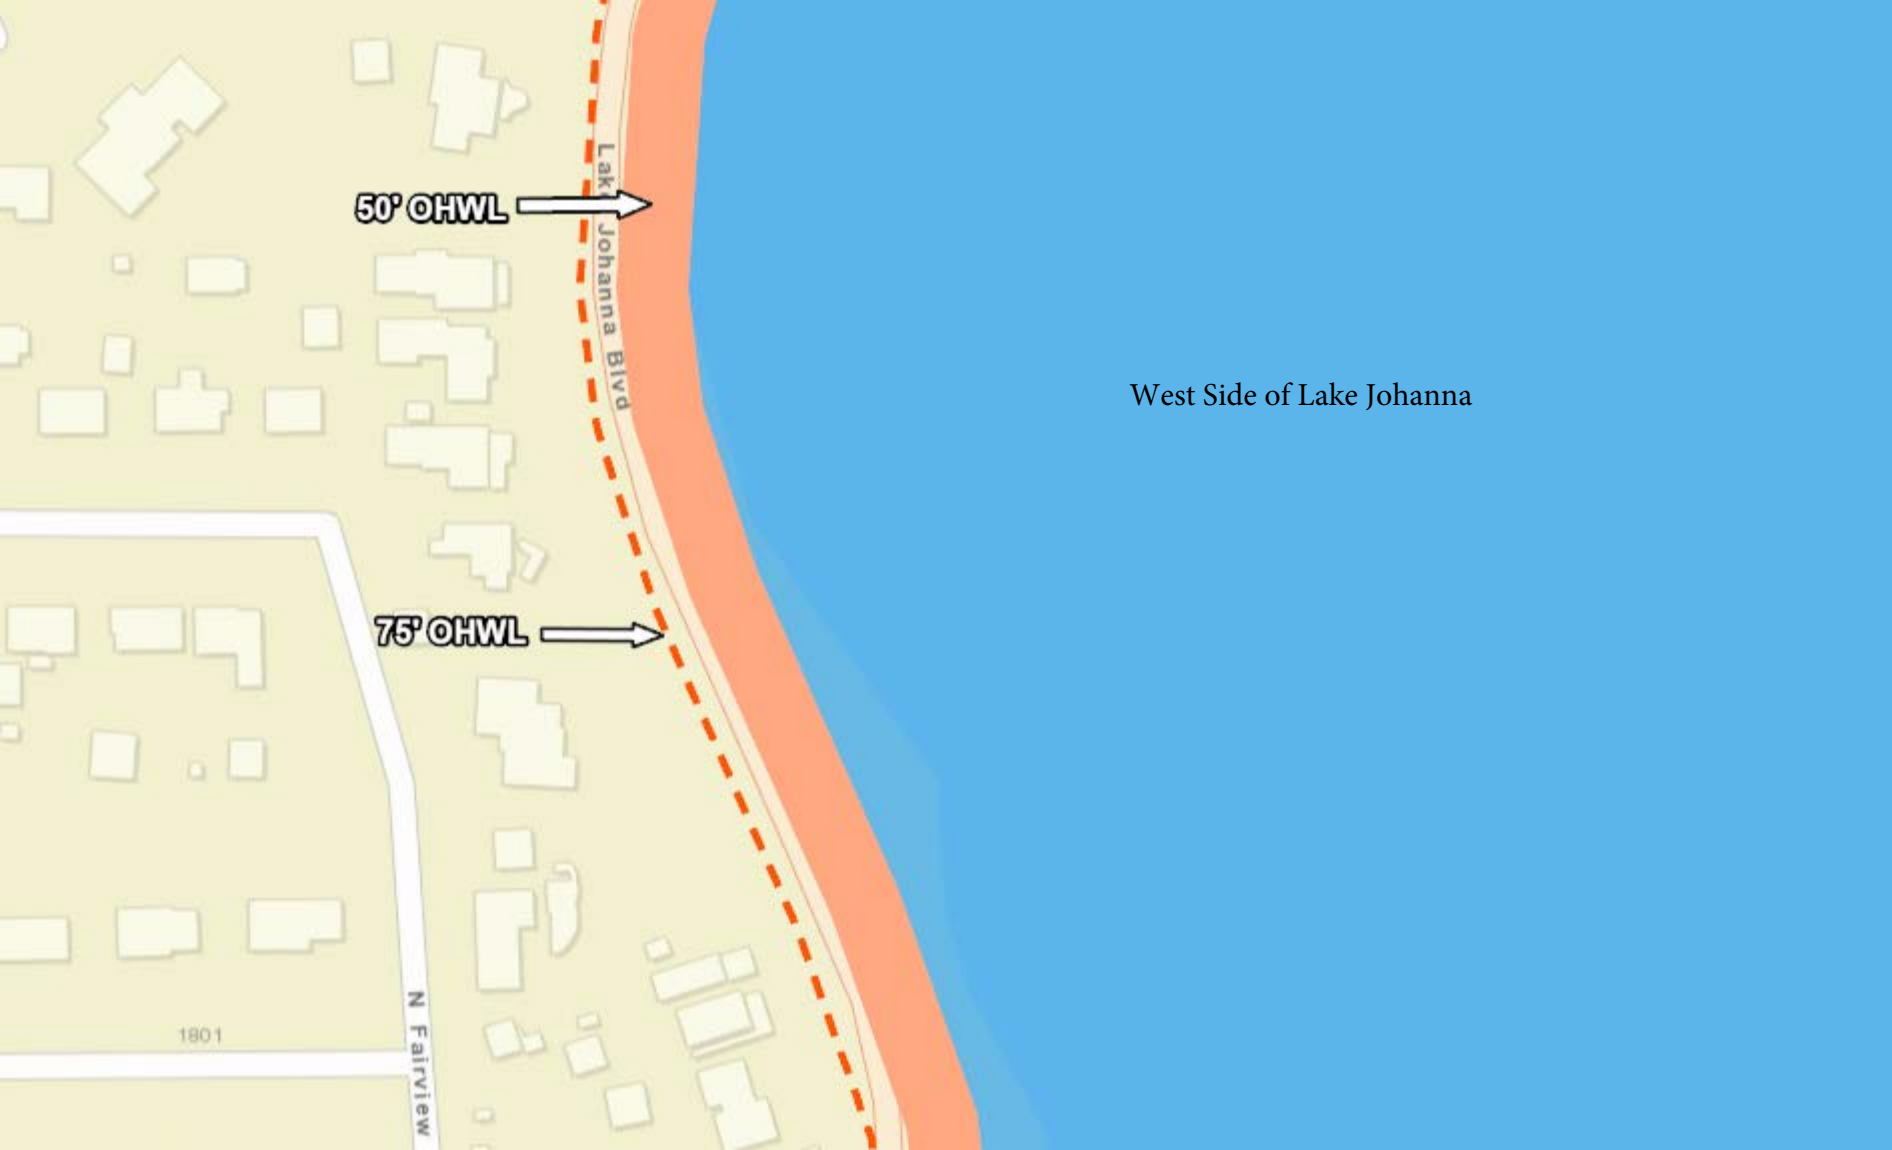

S/SE Side of Lake Johanna

5 hLW a Ybh8

50' OHWL

75' OHWL

50' OHWL

Lak  
Johanna Blvd

West Side of Lake Johanna

75' OHWL

N Fairview

1801

Lake Johanna Blvd

50' OHWL

Lake Johanna Ct

75' OHWL

Siems Ct

Ridgewood Ct

Ridgewood Rd

N/NE Side of Lake Johanna

Arden Pl

3489  
Siems Ct

1501

Skiles Ln

75' OHWL

50' OHWL

East Side of Lake Johanna

**Little Lake Johanna**

**75' OHWL**

**50' OHWL**

University of  
Northwestern  
St Paul

Arden Hill  
Roseville

County Road D W

Shorewood Dr