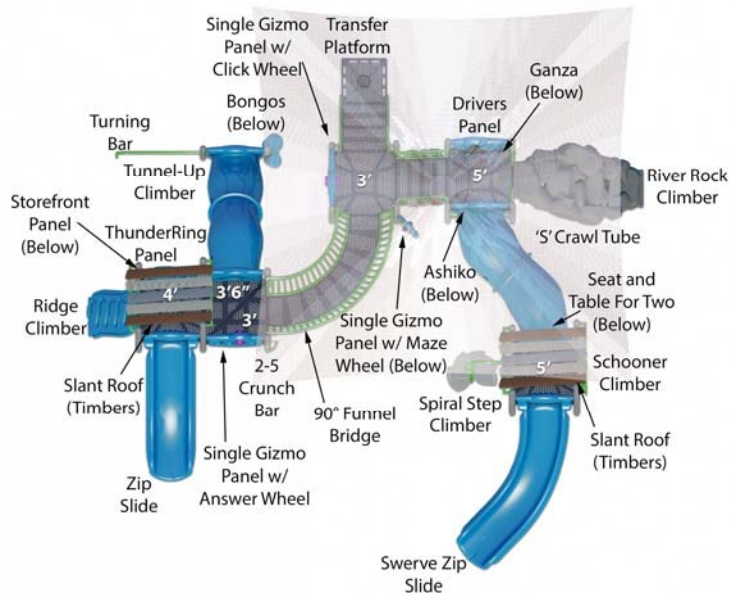

Twin Towers
 Ages 2-5 & 5-12
 \$33,900

Forest Path
 Ages 2-5 & 5-12
 \$43,034