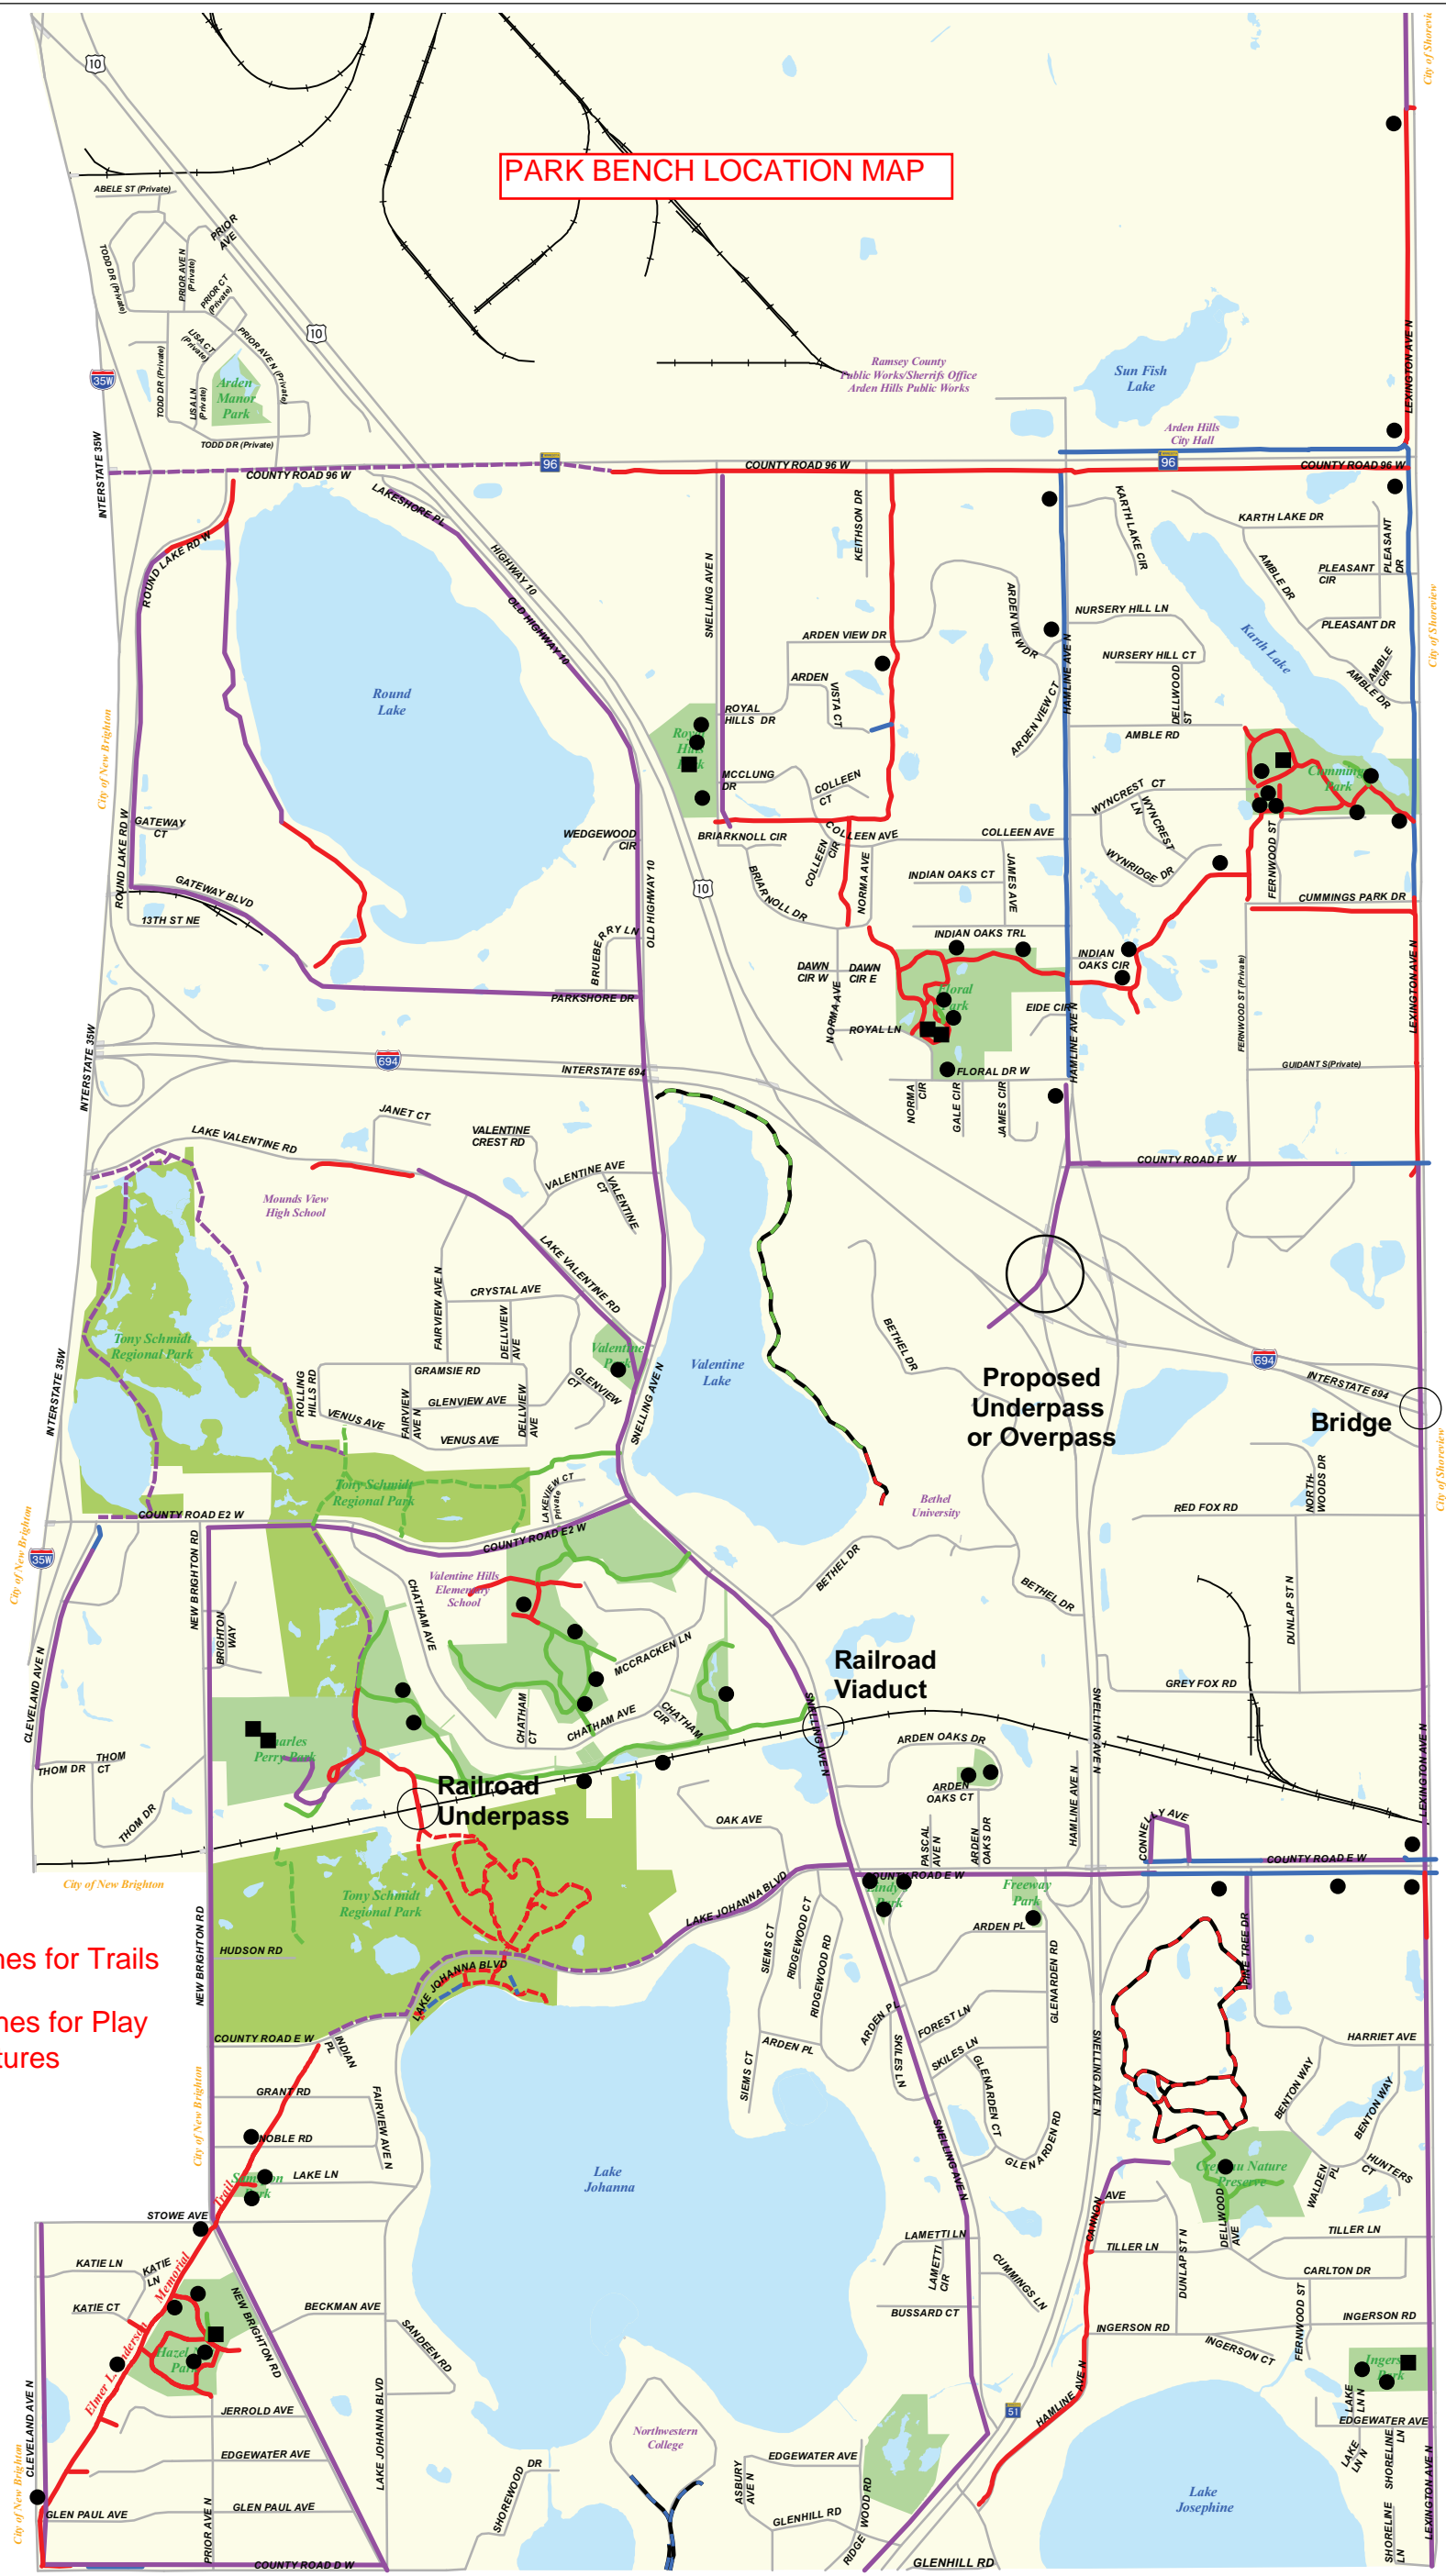

PARK BENCH LOCATION MAP

- Benches for Trails
- Benches for Play Structures

Arden Hills Pathway

LEGEND:

	City, Asphalt		Private, Asphalt
	City, Concrete		Private, Concrete
	City, Turf		Private, Turf
	County, Asphalt		City Proposed Pathway
	County, Concrete		County Proposed Pathway
	County, Turf		

Prepared by:
City of Roseville Engineering Department
March 6, 2009

Data Sources and Contacts:
* Ramsey County GIS Base Map (3/02/09)
* City of Arden Hills
* City of Roseville Engineering Department

mapdoc: ArdenHillsPathway.mxd
map: ArdenHillsPathway.pdf