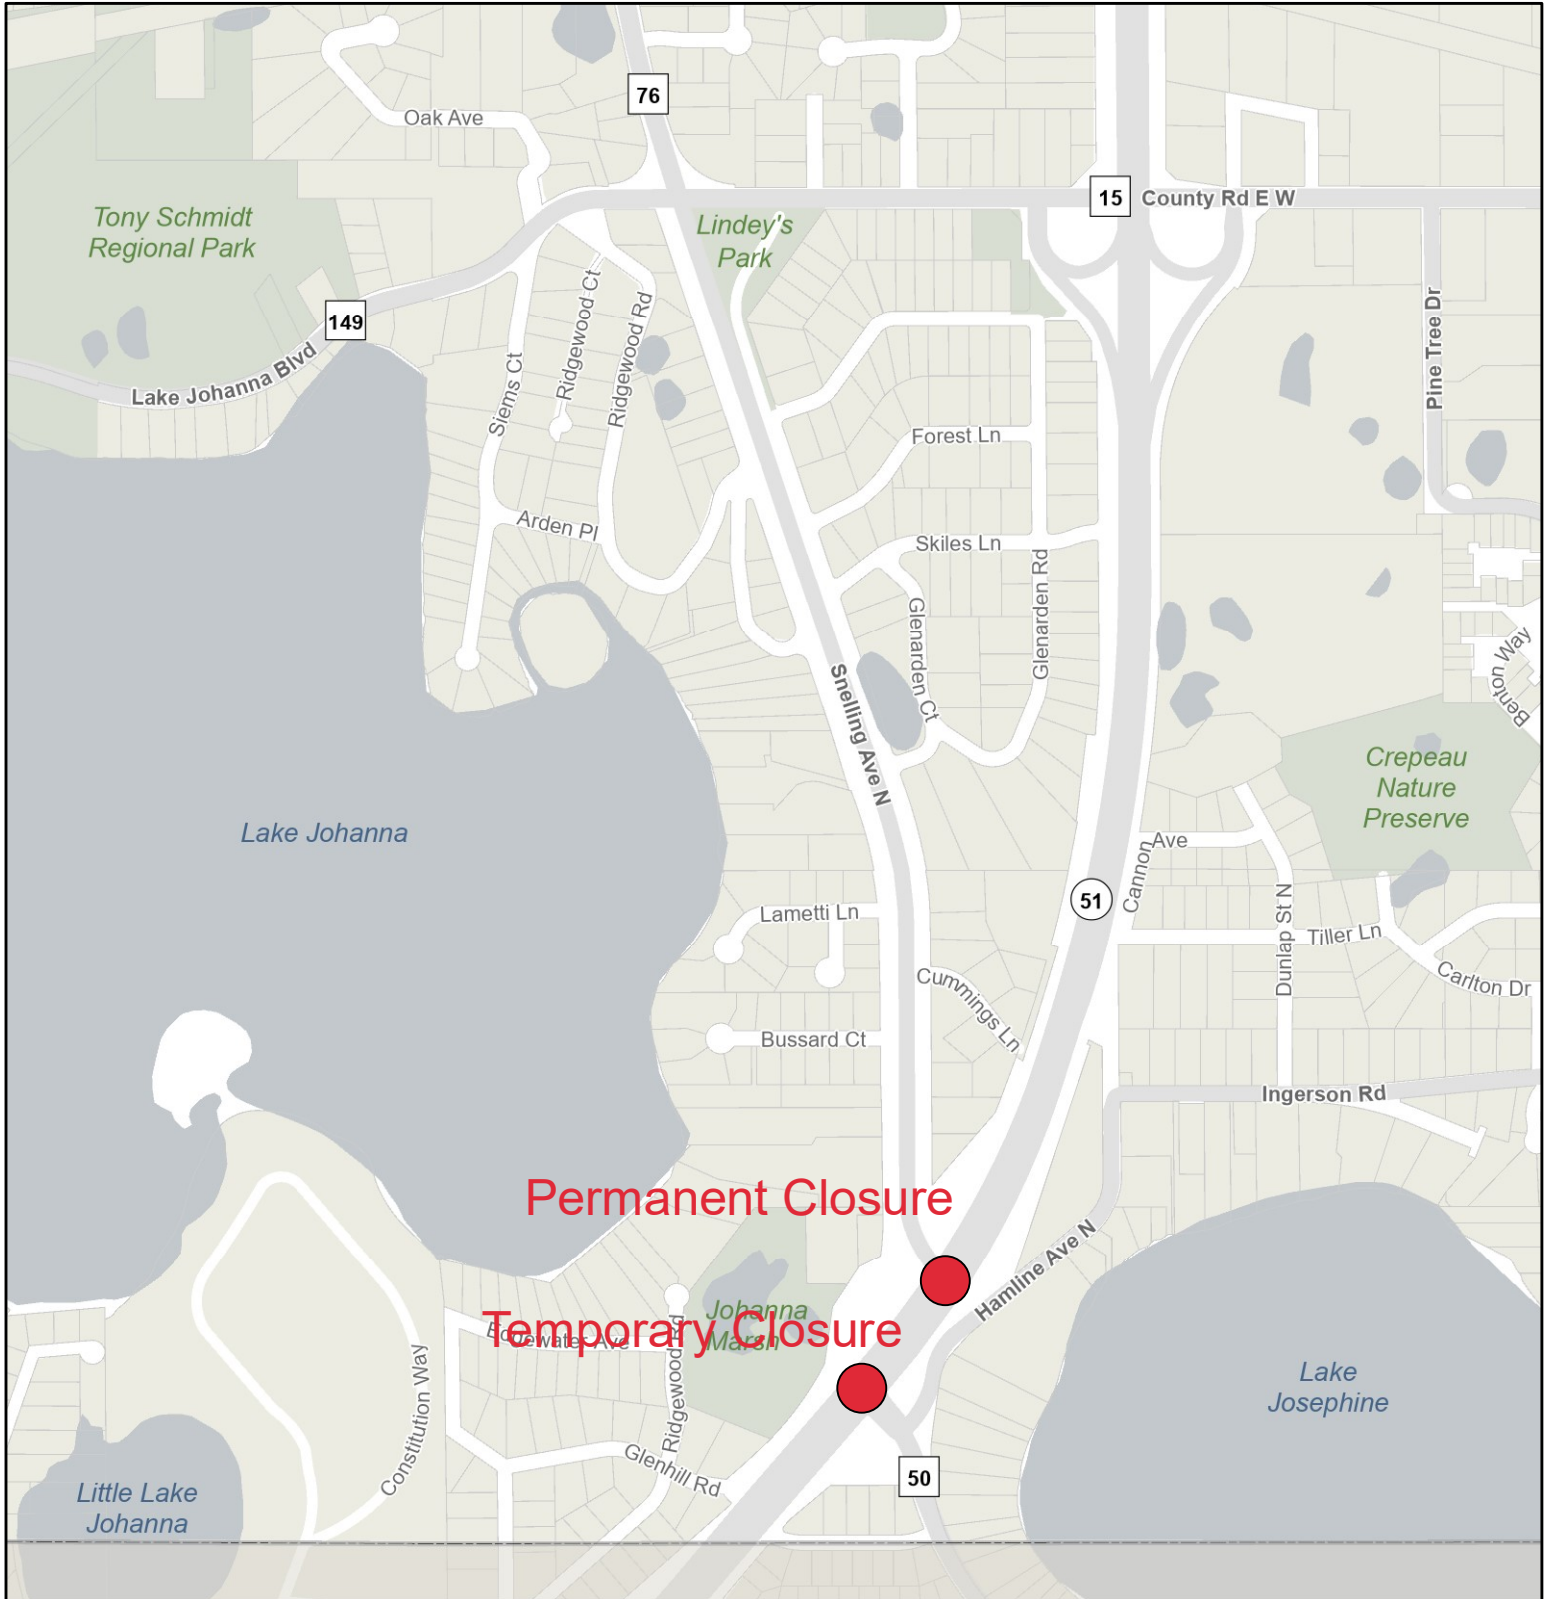

Highway 51 Median Closures

1 in = 752 ft

-  Municipal Boundary
-  City Mask